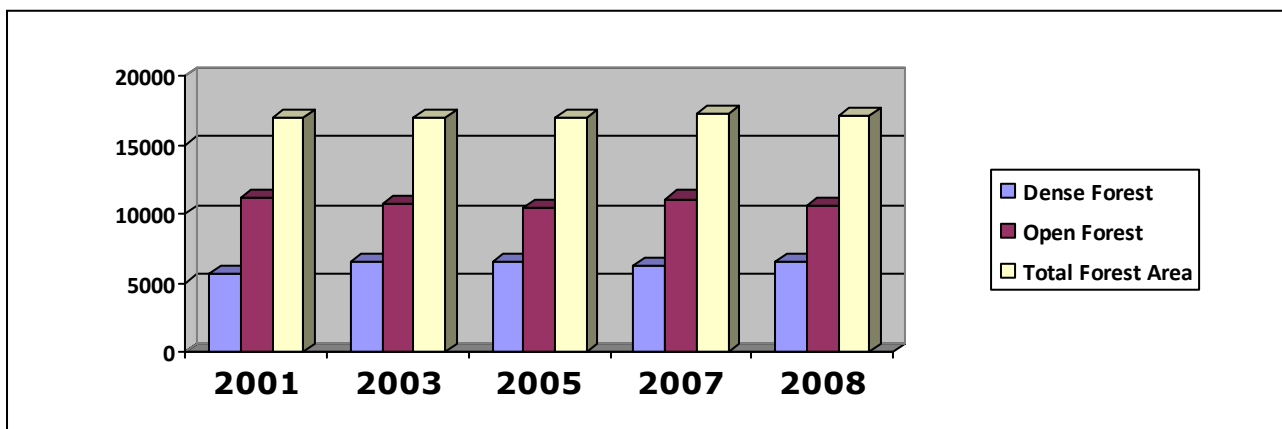

1. Distribution on forest cover

(Area in Ha)

District wise :					
Year	District	Dense Forest	Open Forest	Total Forest Cover	
2008	Imphal East	63	160	223	
	Imphal West	29	28	57	
	Thoubal	5	38	43	
	Bishnupur	1	16	17	
	Senapati	1232	1251	2483	
	Tamenglong	1906	1966	3872	
	Churachandpur	1323	2744	4067	
	Ukhrul	1191	1955	3146	
	Chandel	734	2464	3198	
	Total		6464	10622	17086

Source : Annual administrative Report, Forest Department, 2008-09

Yearwise :			
Year	Dense Forest	Open Forest	Total Forest Area
2001	5,710	11,216	16,926
2003	6,538	10,681	17,219
2005	6,464	10,458	16,922
2007	6,175	11,085	17,260
2008	6,464	10,622	17,086